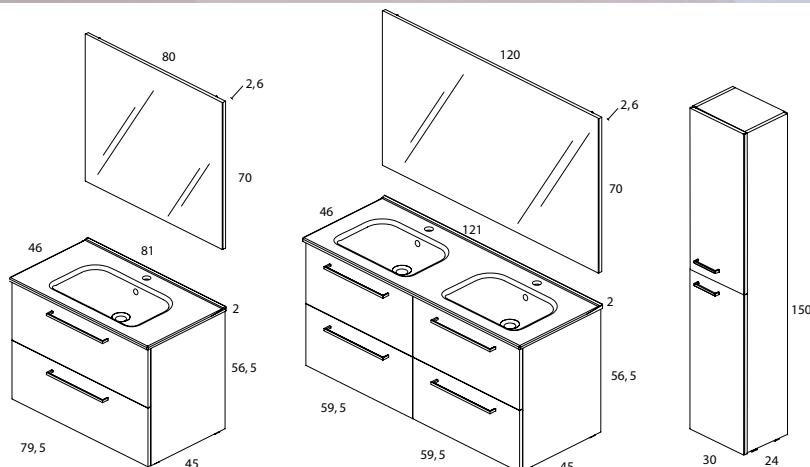

EASY Set 80 F-46 · 2C
91310 con lavabo Orbis

EASY				
Cm.	Conjunto completo	Ref.	Ref.	Ref.
60	2C F-46	91307	91308	91322
80	2C F-46	91310	91311	91312
120	4C F-46	91313	91314	91315
Cm.	Conjunto sin espejo	Ref.	Ref.	Ref.
60	2C F-46	90307	90308	90322
80	2C F-46	90310	90311	90312
120	4C F-46	90313	90314	90315
Cm.	Torre	Ref.	Ref.	Ref.
30	2P F-24	70033	70034	70007