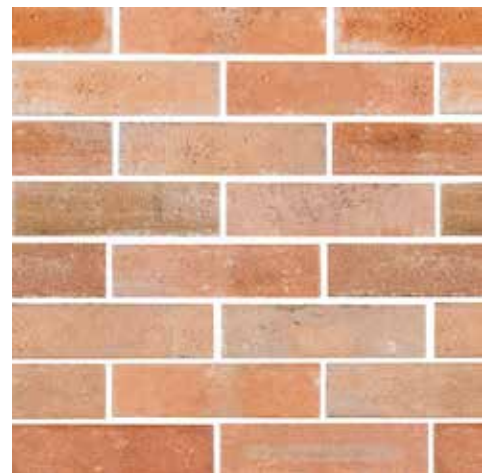

Georgian Red | 7x26 Asimétrico  
**Natural** | V4  
Pared: Interior | Exterior | Fachada